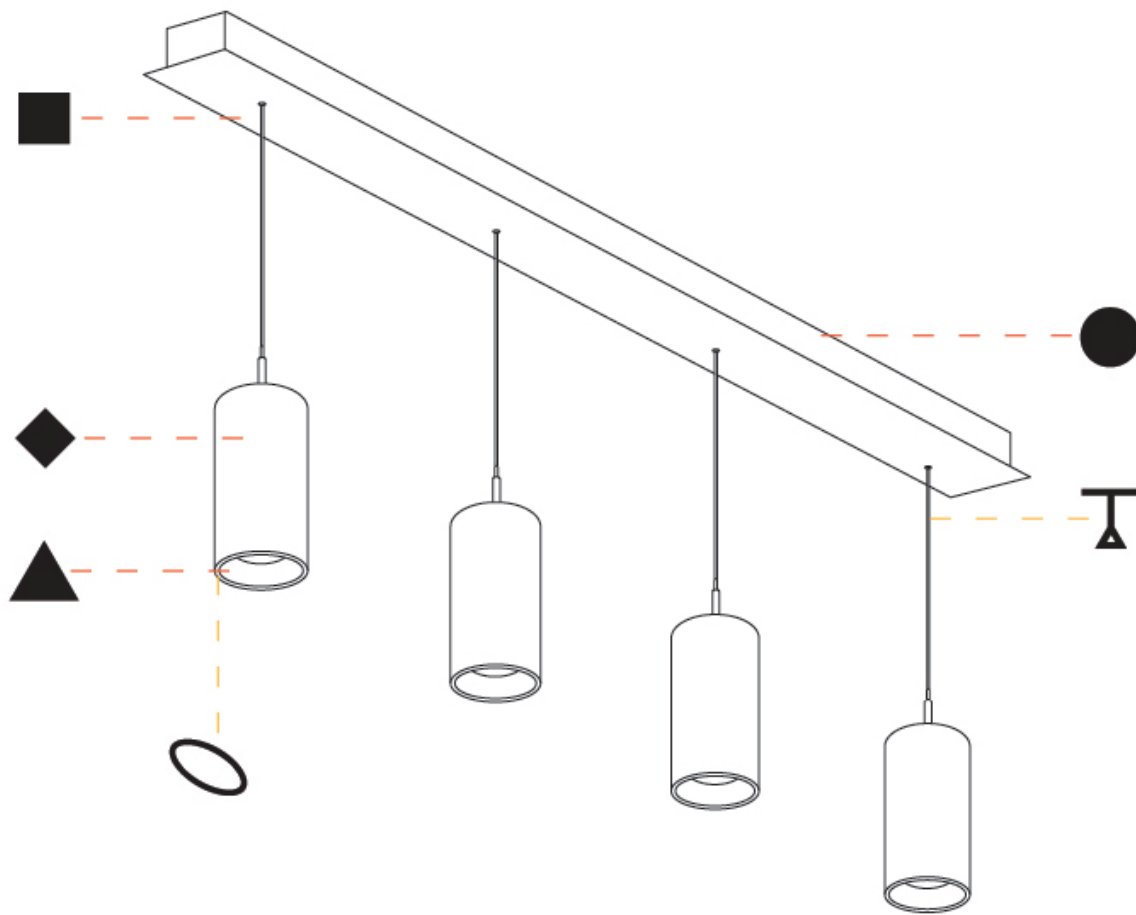

G-MINI CHANNEL HANGOVER SUSPENSION

A300625-

PROJECT	_____
TYPE	_____
SPECIFIER	_____
QUANTITY	_____
DATE	_____

A